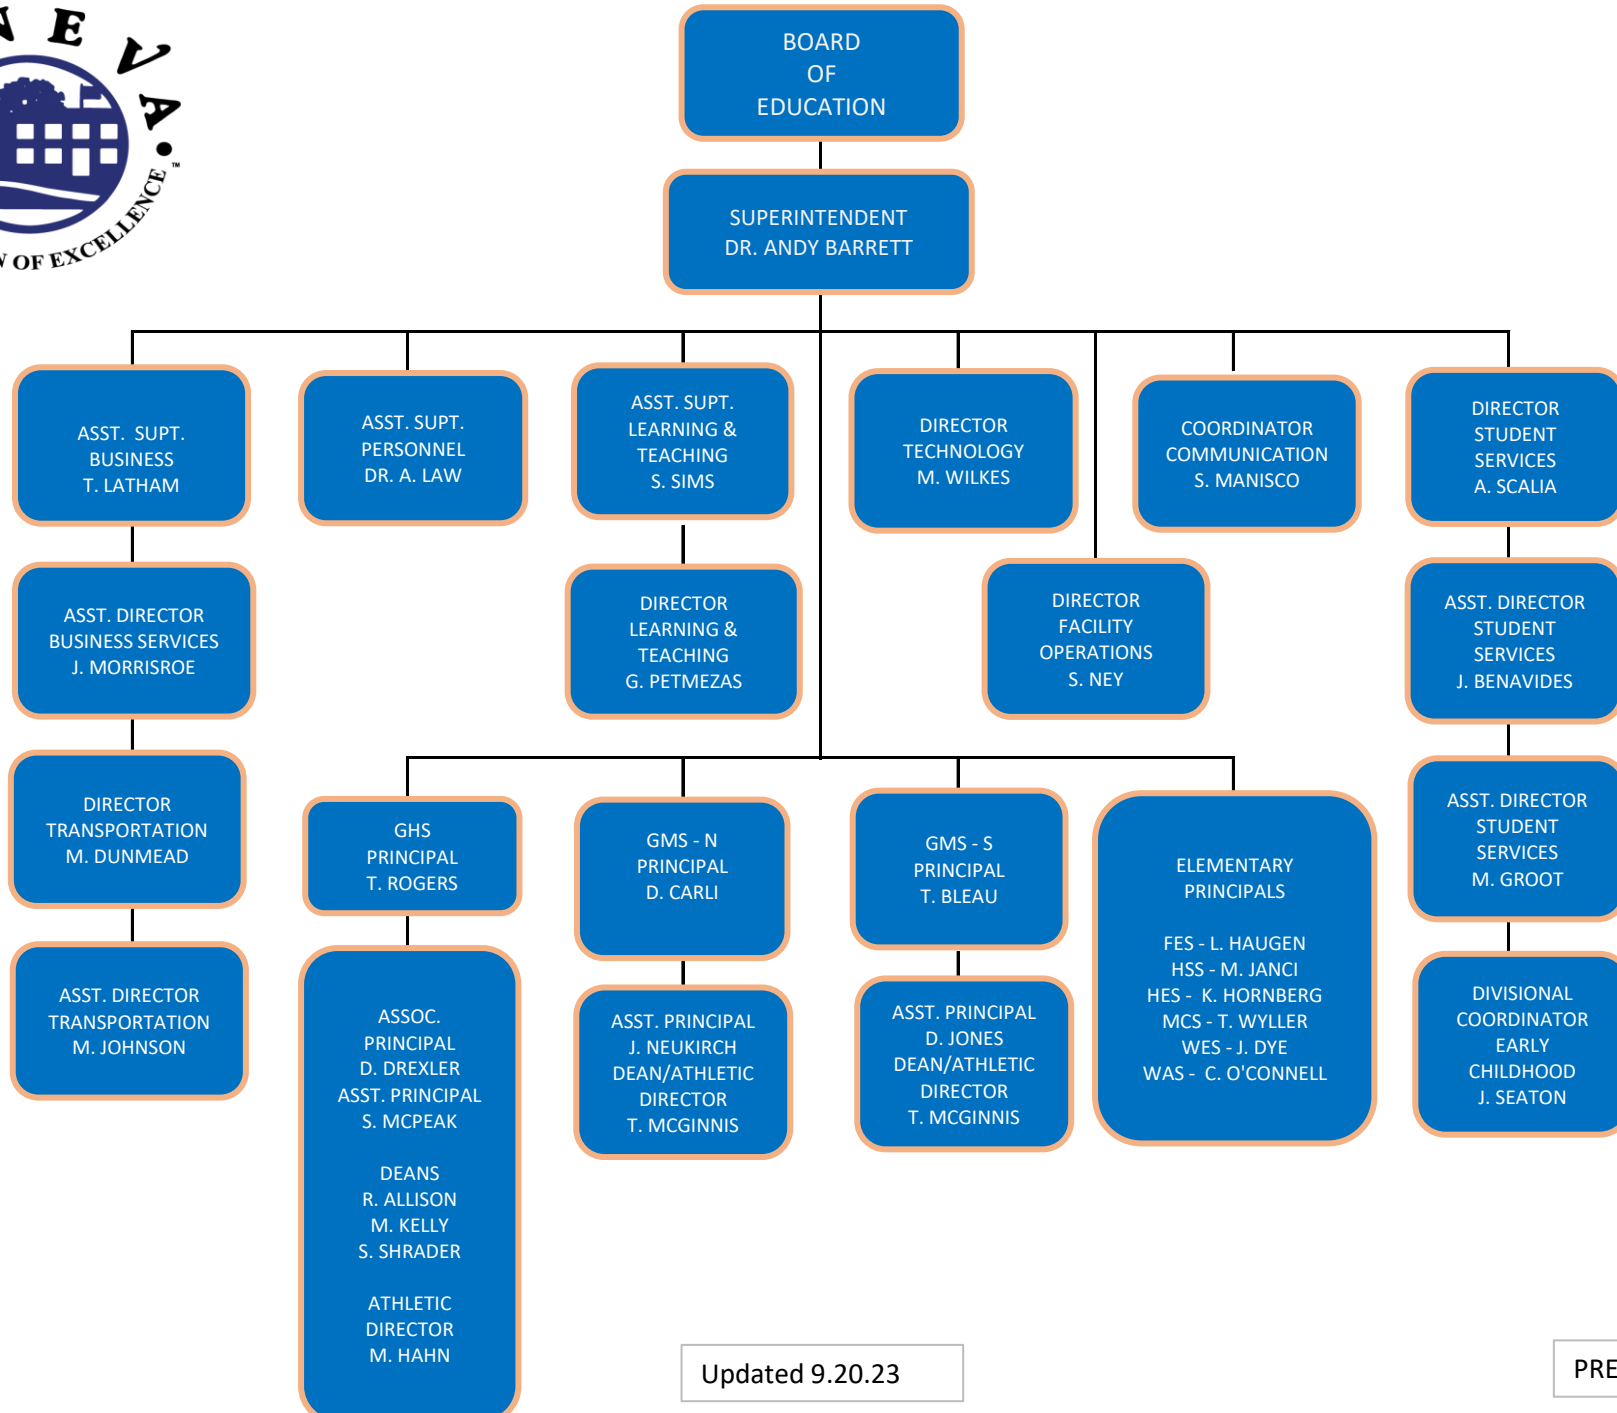

GENEVA COMMUNITY UNIT SCHOOL DISTRICT 304
Administrative Organizational Chart

Updated 9.20.23

PRESS Policy 3:30

GENEVA COMMUNITY UNIT SCHOOL DISTRICT 304
Administrative Organizational Chart

GENEVA COMMUNITY UNIT SCHOOL DISTRICT 304
Administrative Organizational Chart