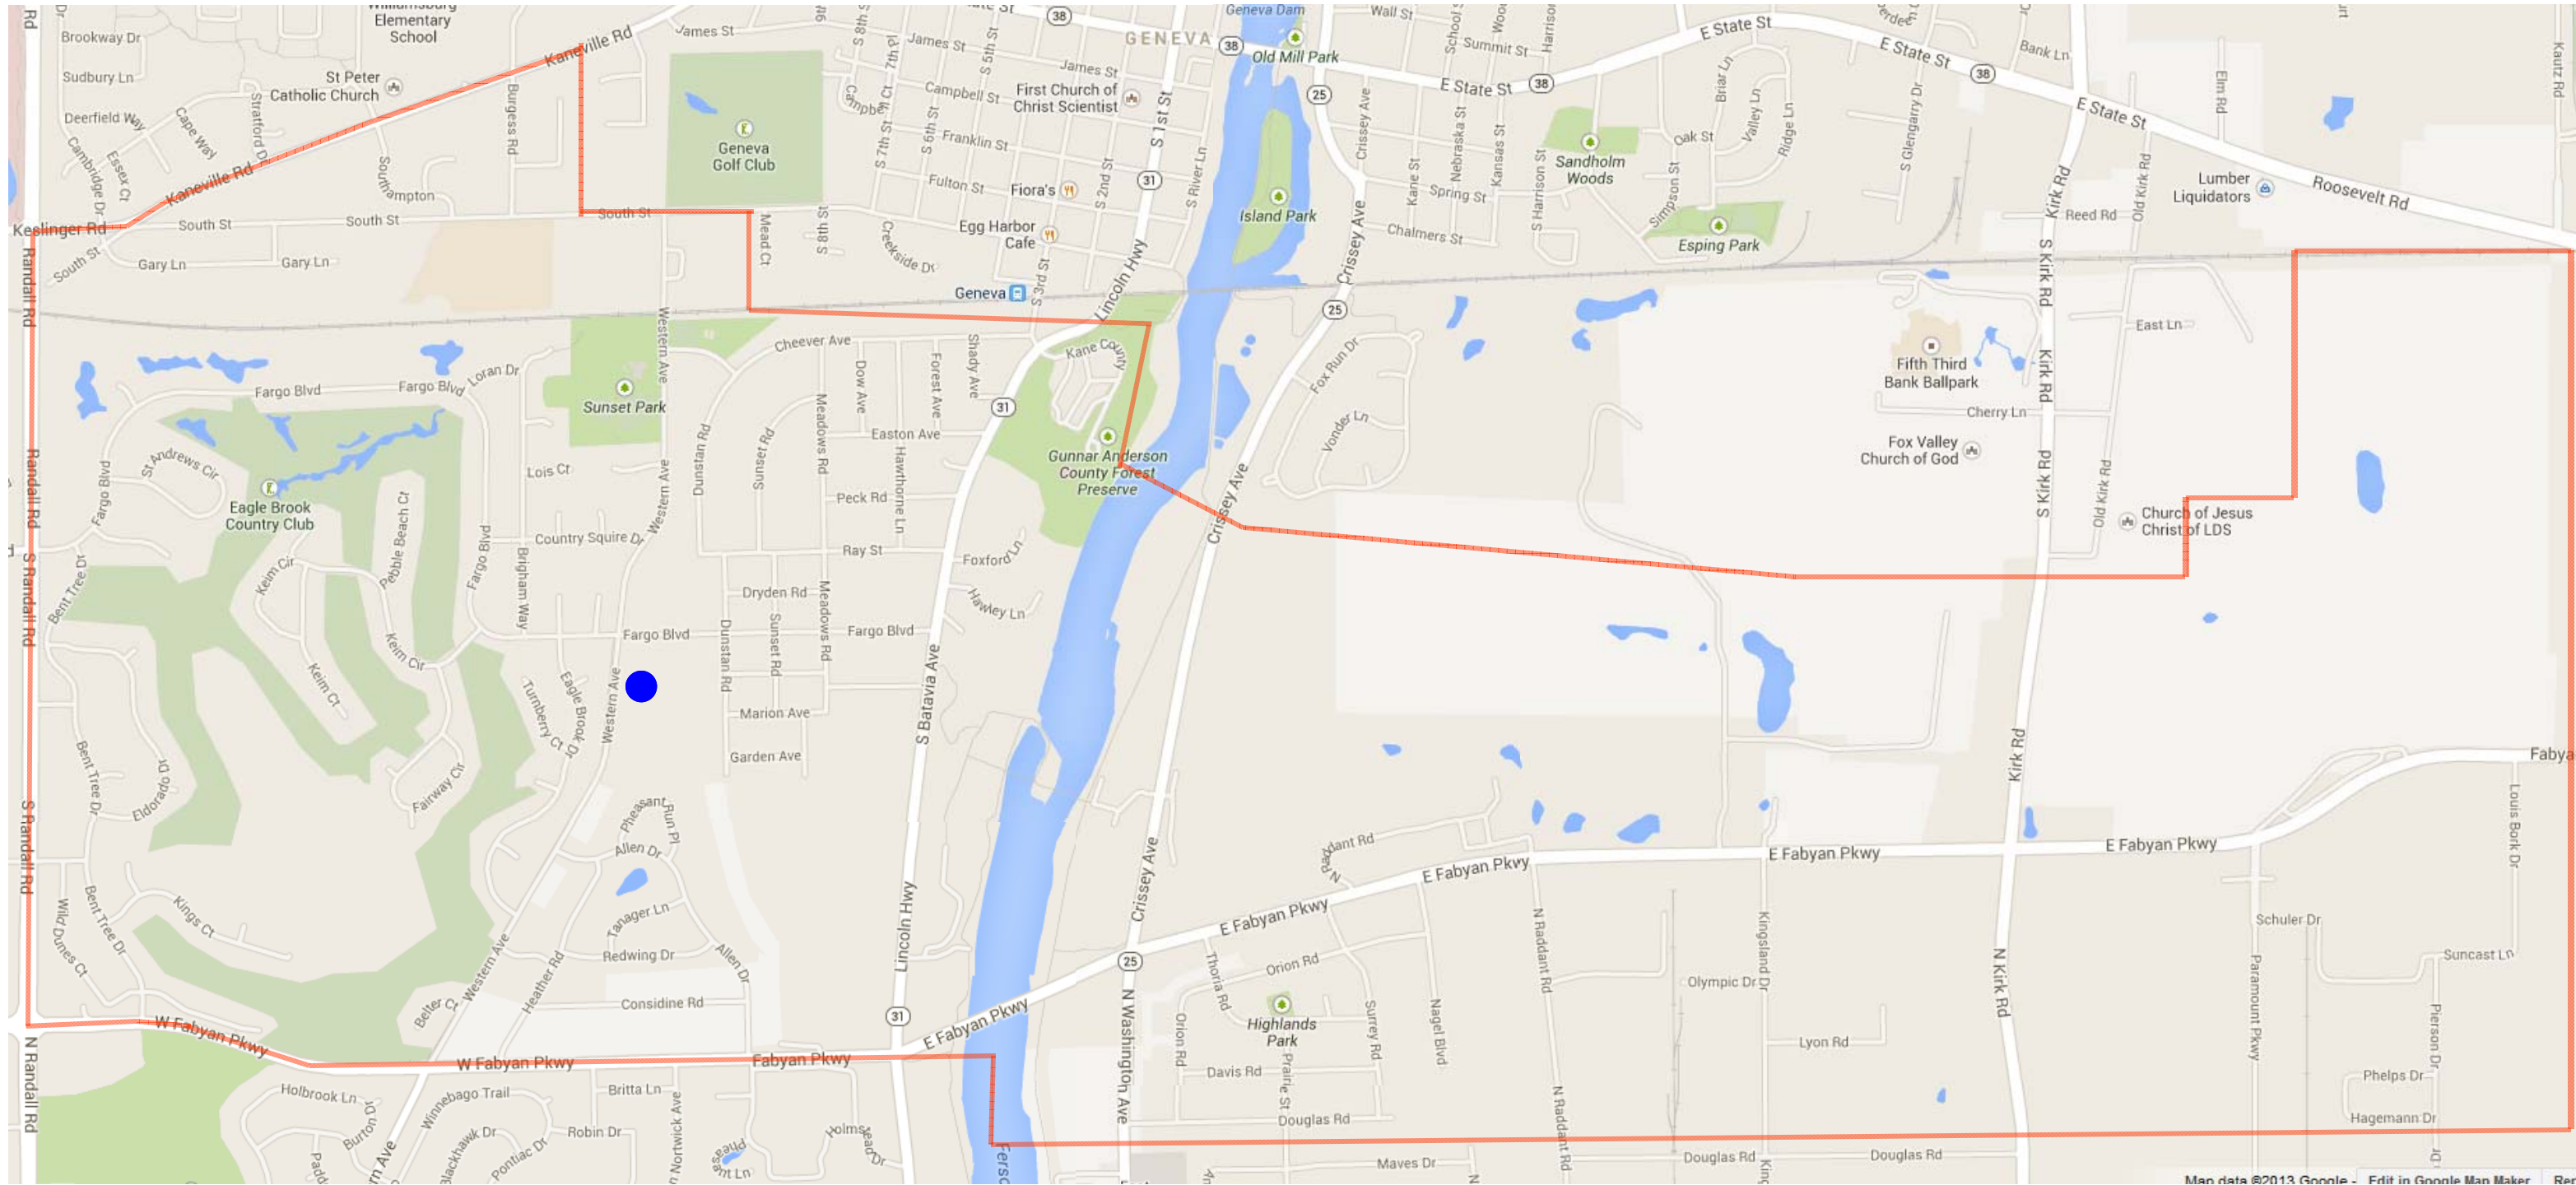

Western Avenue Elementary School

The boundary lines depicted here are not exact, but meant to serve as a general picture of Western Avenue Elementary School's boundaries. To find out in which attendance boundary a particular property lies, please call the Transportation Department at 630-463-3004.